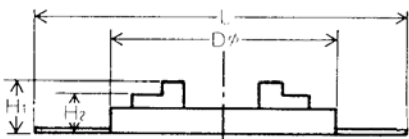

Self-Centering Welding Gripper

WP-400

DESIGNED SPECIFICALLY FOR INSTALLATION TO ANY EXISTING SUITABLE WELD POSITIONER WITH ONLY THREE FIXING BOLTS. RECOMMENDED FOR A POSITIONER WITH UP TO 400 KG. CAPACITY.

D	L	H1	H2	D1	D2	D3	D4	D5	D6
400	600	90	55	90~310	160~380	290~510	90~310	160~380	290~510

GULLCO INTERNATIONAL (UK) LTD
5 STONECROP . NORTH QUARRY BUSINESS PARK . APPLEY BRIDGE . LANCS . UK . WN6 9DB
WWW.GULLCO.COM . SALES@GULLCO.CO.UK . T: +44 1257 253 579 . F: +44 1257 254 629