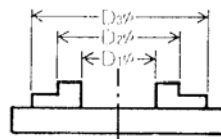

Self-Centering Welding Gripper

WP-400

DESIGNED SPECIFICALLY FOR INSTALLATION TO ANY EXISTING SUITABLE WELD POSITIONER WITH ONLY THREE FIXING BOLTS. RECOMMENDED FOR A POSITIONER WITH UP TO 400 KG. CAPACITY.