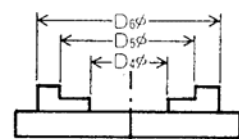

Self-Centering Welding Gripper

WP-400

DESIGNED SPECIFICALLY FOR INSTALLATION TO ANY EXISTING SUITABLE WELD POSITIONER WITH ONLY THREE FIXING BOLTS. RECOMMENDED FOR A POSITIONER WITH UP TO 400 KG. CAPACITY.

D	L	H1	H2	D1	D2	D3	D4	D5	D6
400	600	90	55	90~310	160~380	290~510	90~310	160~380	290~510

GULLCO INTERNATIONAL (UK) LTD
5 STONECROP . NORTH QUARRY BUSINESS PARK . APPLEY BRIDGE . LANCS . UK . WN6 9DB
WWW.GULLCO.COM . SALES@GULLCO.CO.UK . T: +44 1257 253 579 . F: +44 1257 254 629