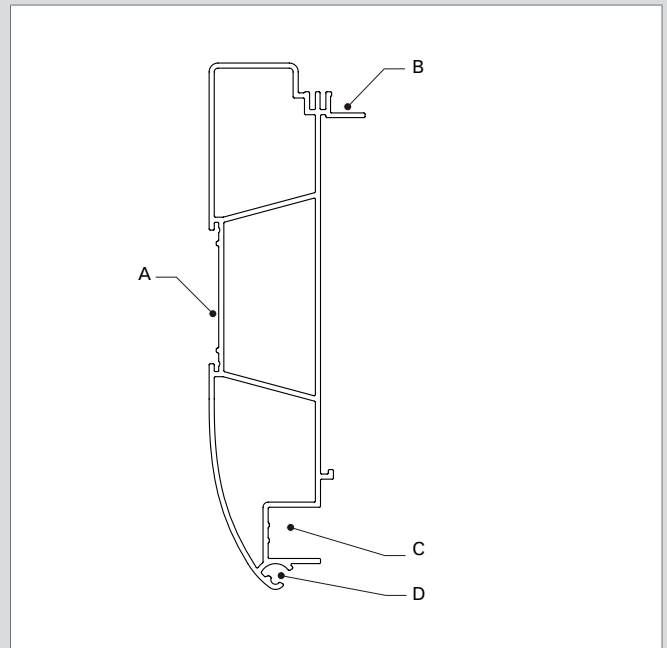

In case of double and triple compartment hoods, additional main frame profiles are mounted between two rows of roof plates. They are connected to the outer profiles by *T-brackets*.

Main frame profiles to be used as 'width' profiles are slightly longer than the 'length' profiles to compensate the cross profiles.

#### SPECIFICATIONS

■ Physical dimensions and properties	
Length	refer to Table 1
Height	236 mm (9.3 in.)
Width	70 mm (2.8 in.)
Material	aluminium
Colour	anodized
Weight (net)	refer to Table 1
■ Where used	
FlexHood:	modular extraction hood
• single compartment	• 4 profiles per hood
• double compartment	• 6 profiles per hood
• triple compartment	• 8 profiles per hood
■ Scope of supply	
Main frame profile	
■ Order information	
Article number	refer to Table 1
Number/package	1
■ Shipping data	
Gross weight	refer to Table 1
Packing dimensions	refer to Table 1
Harmonized Tariff Code	8421.9900.99
Country of origin	the Netherlands

#### CROSS SECTION

Positions:  
 A: branding strip  
 B: roof panel top  
 C: distance holder  
 D: welding strip bracket

Table 1: Variables

**LENGTH/WIDTH PROFILES**

	1 m	1,5 m	2 m
Article number	9750600010	9750600020	9750600030
Length	777 mm (30.6 in.)	1277 mm (50.3 in.)	1777 mm (70.0 in.)
Weight (net)	3,5 kg (7.7 lbs)	5,75 kg (12.7 lbs)	8 kg (17.6 lbs)
Weight (gross)	4,2 kg (9.5 lbs)	6,9 kg (15 lbs)	9,6 kg (21 lbs)
Packing dimensions	830 x 250 x 90 mm (33 x 9.8 x 3.5 in.)	1330 x 250 x 90 mm (52 x 9.8 x 3.5 in.)	1830 x 250 x 90 mm (72 x 9.8 x 3.5 in.)