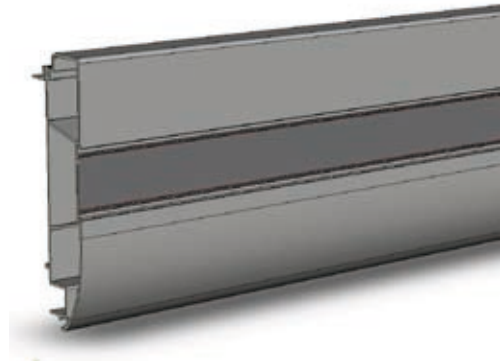

## MAIN FRAME PROFILE

### MAIN FRAME PROFILE FOR MODULAR HOOD

Main frame profile, being part of a modular extraction hood. The main frame consists of four profiles, to be connected by corner pieces. It is used in combination with a *roof panel set (basic)* and - depending on the hood size - one or more additional *roof panel sets (extension)*.

In case of double and triple compartment hoods, additional main frame profiles are mounted between two rows of roof plates. They are connected to the outer profiles by *T-brackets*.

Main frame profiles to be used as 'width' profiles are slightly longer than the 'length' profiles to compensate the cross profiles.

#### SPECIFICATIONS

■ Physical dimensions and properties	
Length	refer to Table 1
Height	236 mm (9.3 in.)
Width	70 mm (2.8 in.)
Material	aluminium
Colour	anodized
Weight (net)	refer to Table 1
■ Where used	
FlexHood:	modular extraction hood
• single compartment	• 4 profiles per hood
• double compartment	• 6 profiles per hood
• triple compartment	• 8 profiles per hood
■ Scope of supply	
Main frame profile	
■ Order information	
Article number	refer to Table 1
Number/package	1
■ Shipping data	
Gross weight	refer to Table 1
Packing dimensions	refer to Table 1
Harmonized Tariff Code	8421.9900.99
Country of origin	the Netherlands