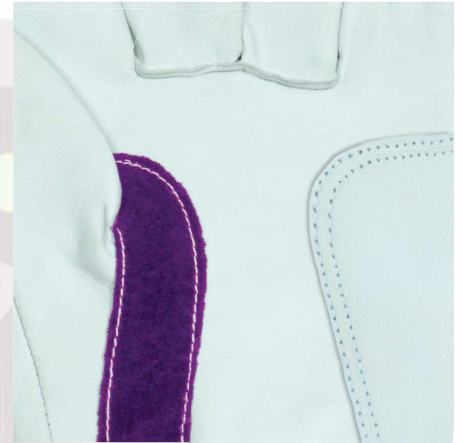

# PANTHER FINGERTIP SENSITIVITY TIG GLOVE

GOAT SKIN WITH COW HIDE CUFF

STOCK CODE P3838

SIZE 10

## FEATURES

- Reinforced thumb
- Reinforced wrist patch
- Extra long cuff (15cm)